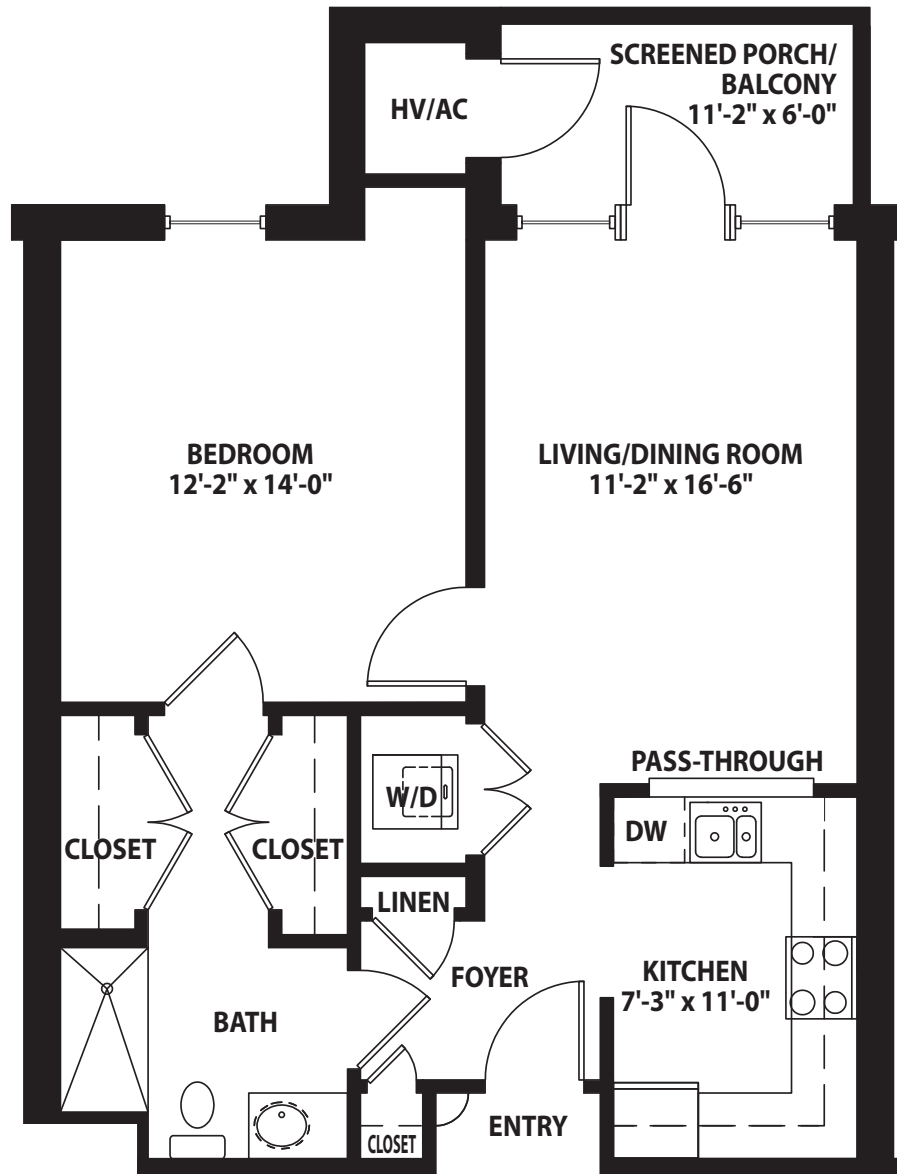

The Birch 717 sq. ft.

5/32" scale. Actual dimensions may vary slightly.
Total square feet includes screened porch/balcony.