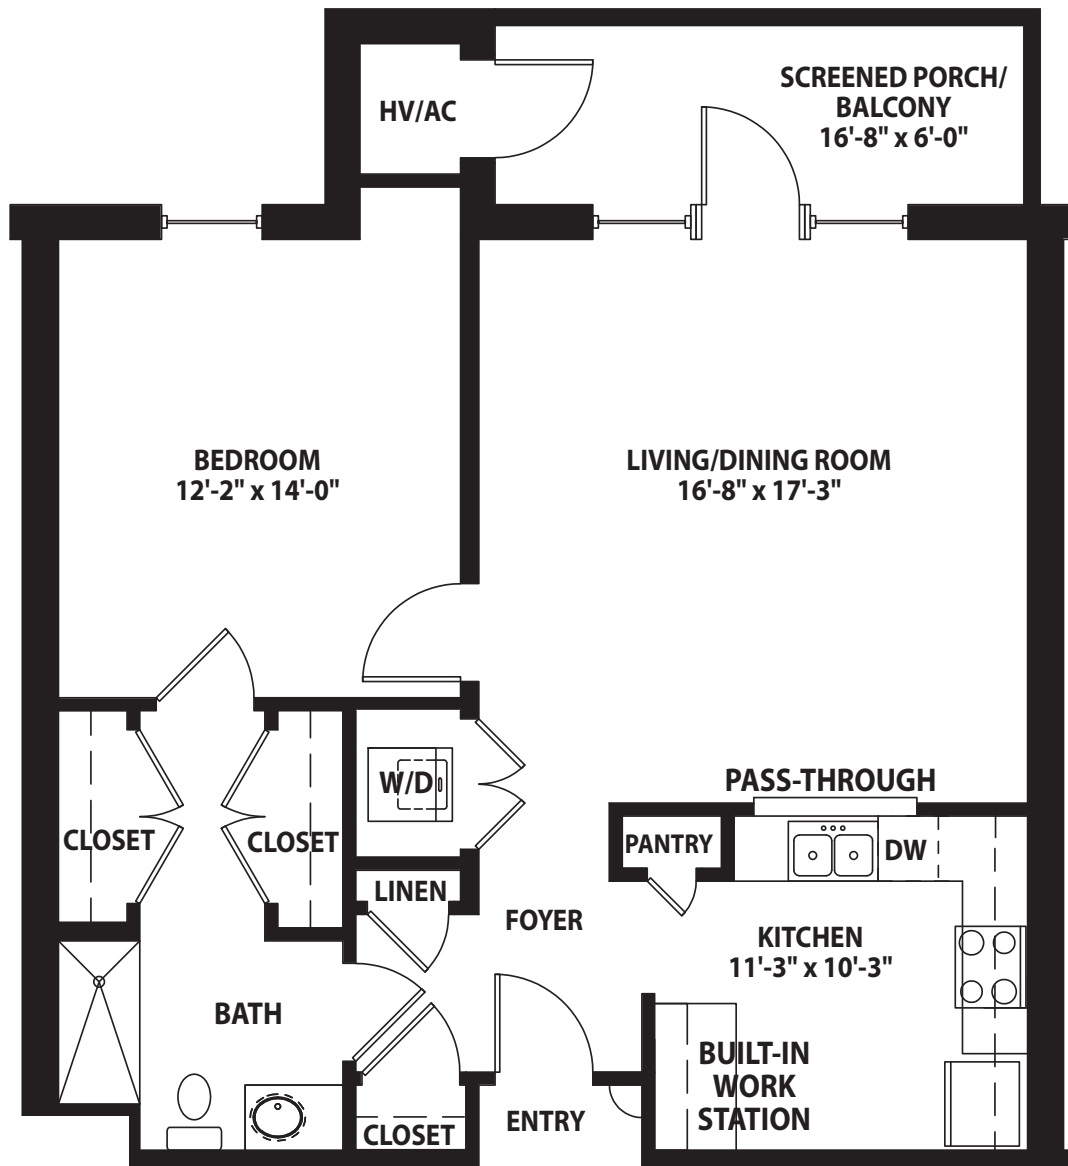

The Chestnut 875 sq. ft.

5/32" scale. Actual dimensions may vary slightly.  
Total square feet includes screened porch/balcony.