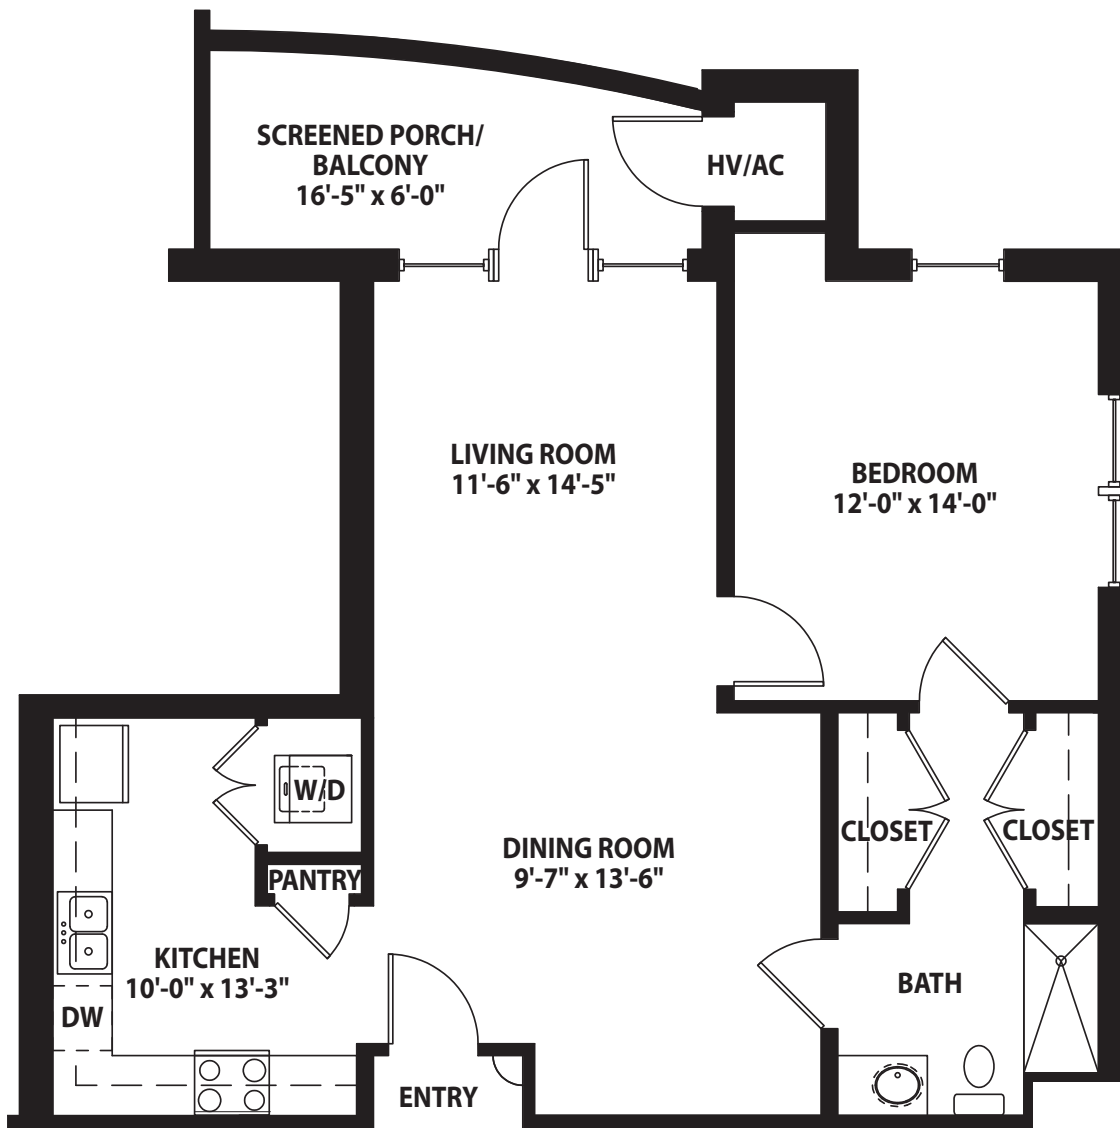

The Elm 870 sq. ft.

5/32" scale. Actual dimensions may vary slightly.
Total square feet includes screened porch/balcony.