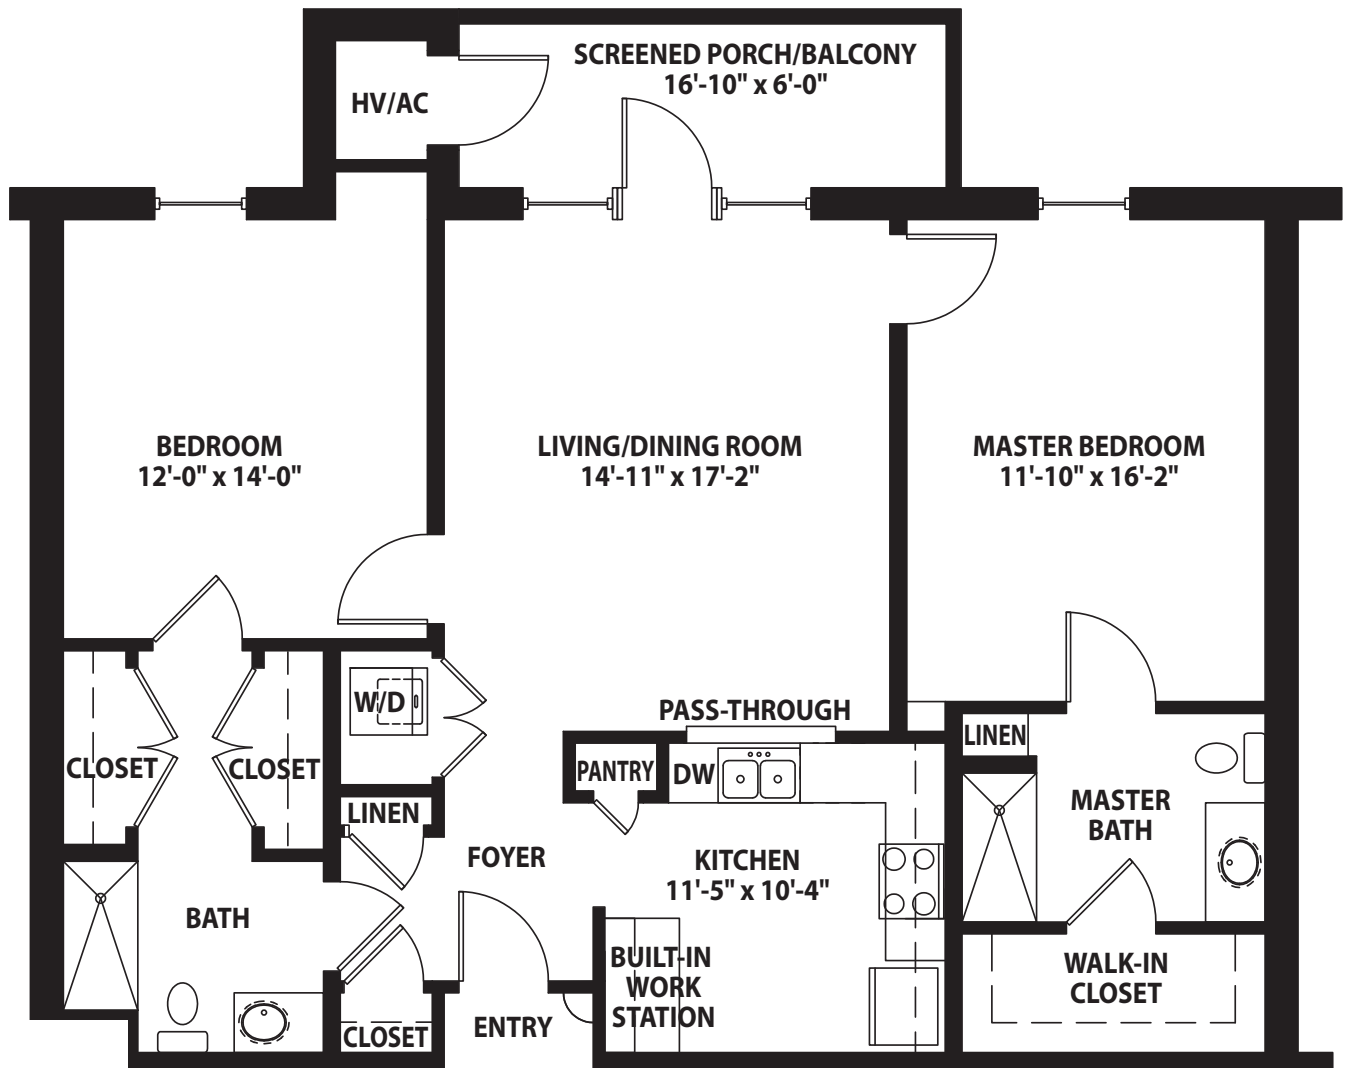

The Magnolia 1,176 sq. ft.

5/32" scale. Actual dimensions may vary slightly.
Total square feet includes screened porch/balcony.