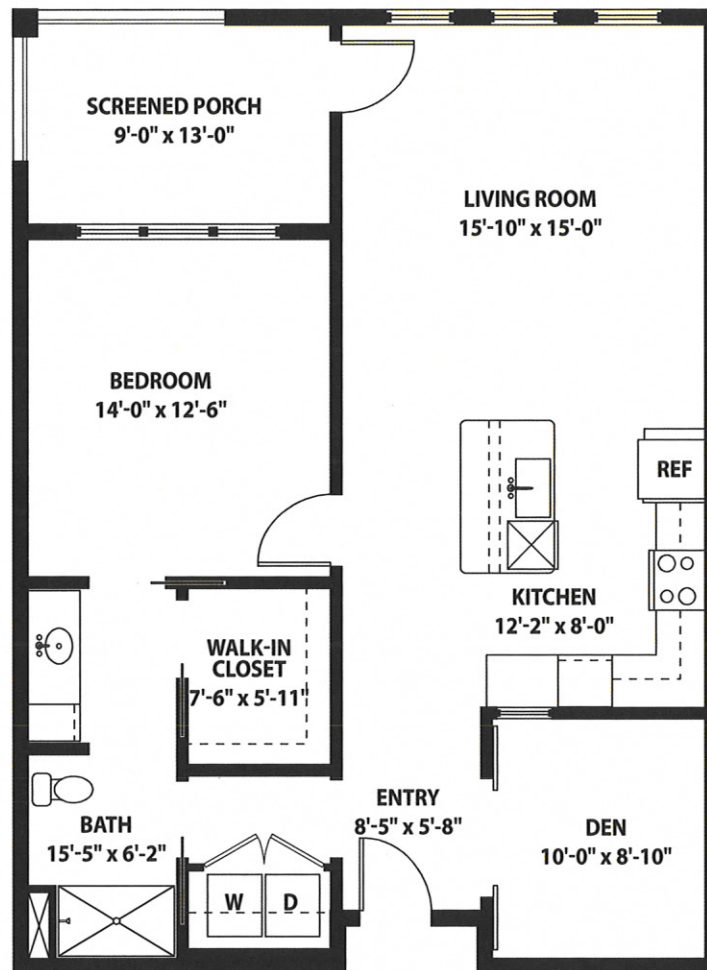

Jones Gap 1,155 sq. ft.

1/8" scale. Actual dimensions may vary slightly.
Total square feet includes screened porch/balcony.