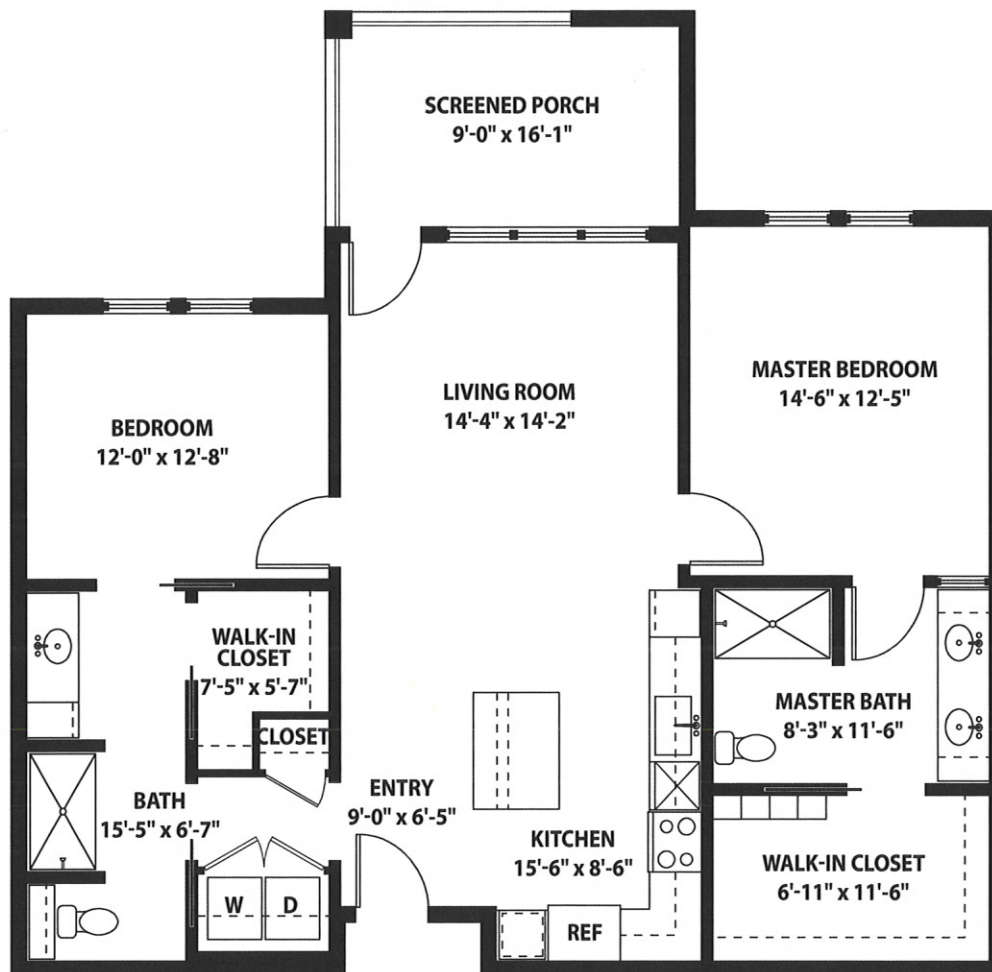

Paris Mountain 1,377 sq. ft.

1/8" scale. Actual dimensions may vary slightly.
Total square feet includes screened porch/balcony.