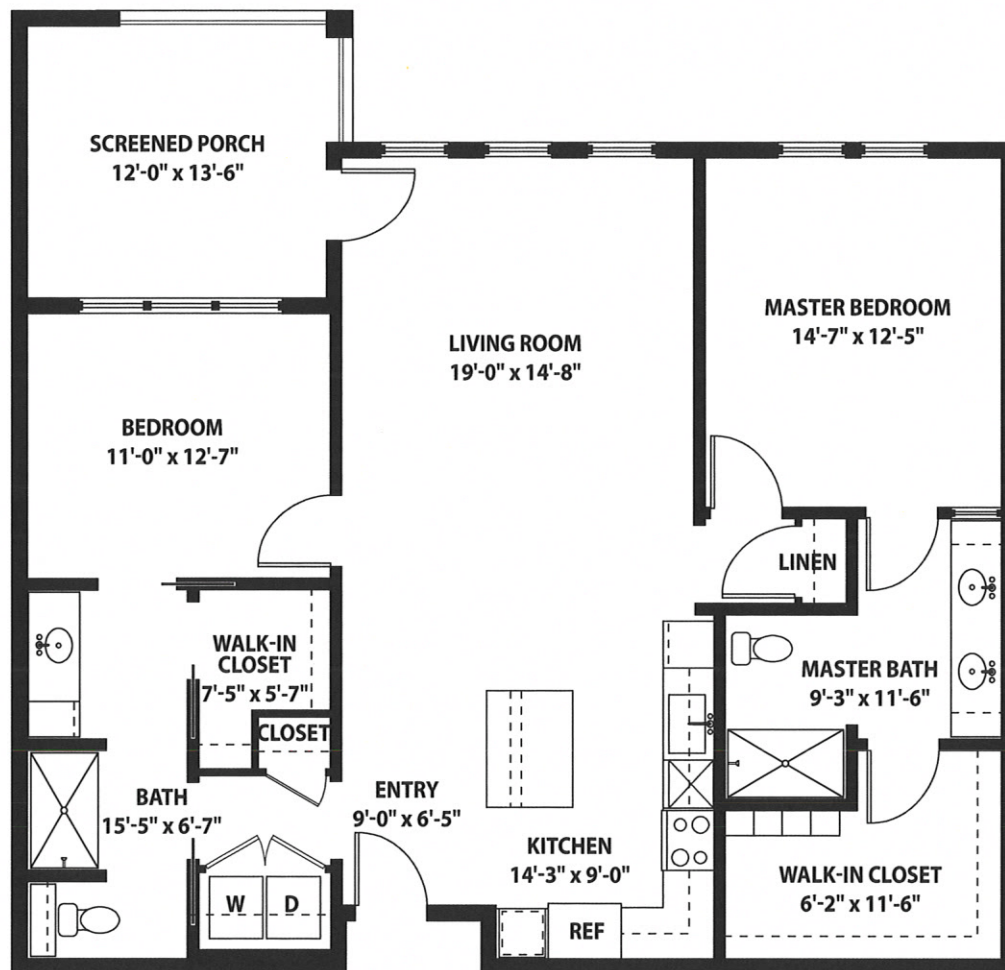

Swamp Rabbit 1,498 sq. ft.

1/8" scale. Actual dimensions may vary slightly.  
Total square feet includes screened porch/balcony.