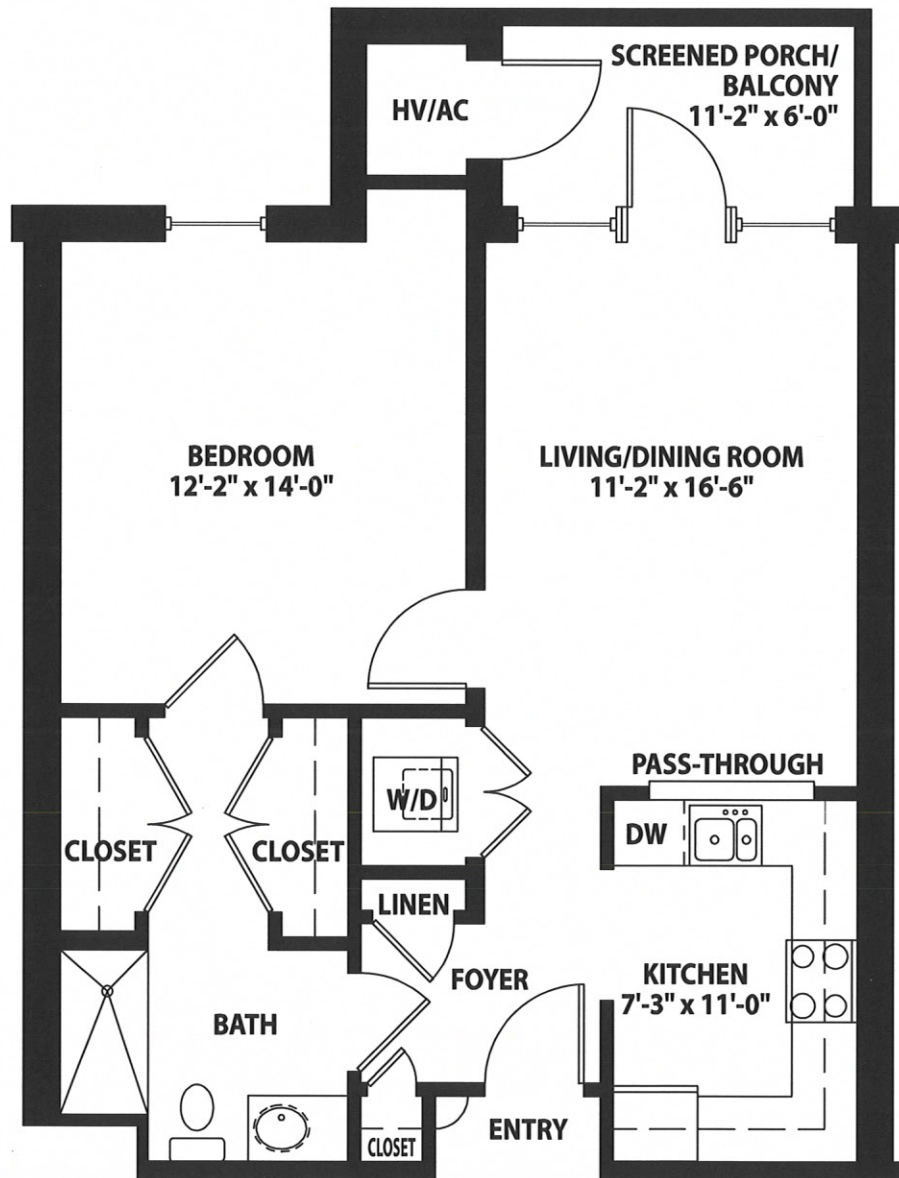

The Birch 717 sq. ft.

5/32" scale. Actual dimensions may vary slightly.
Total square feet includes screened porch/balcony.