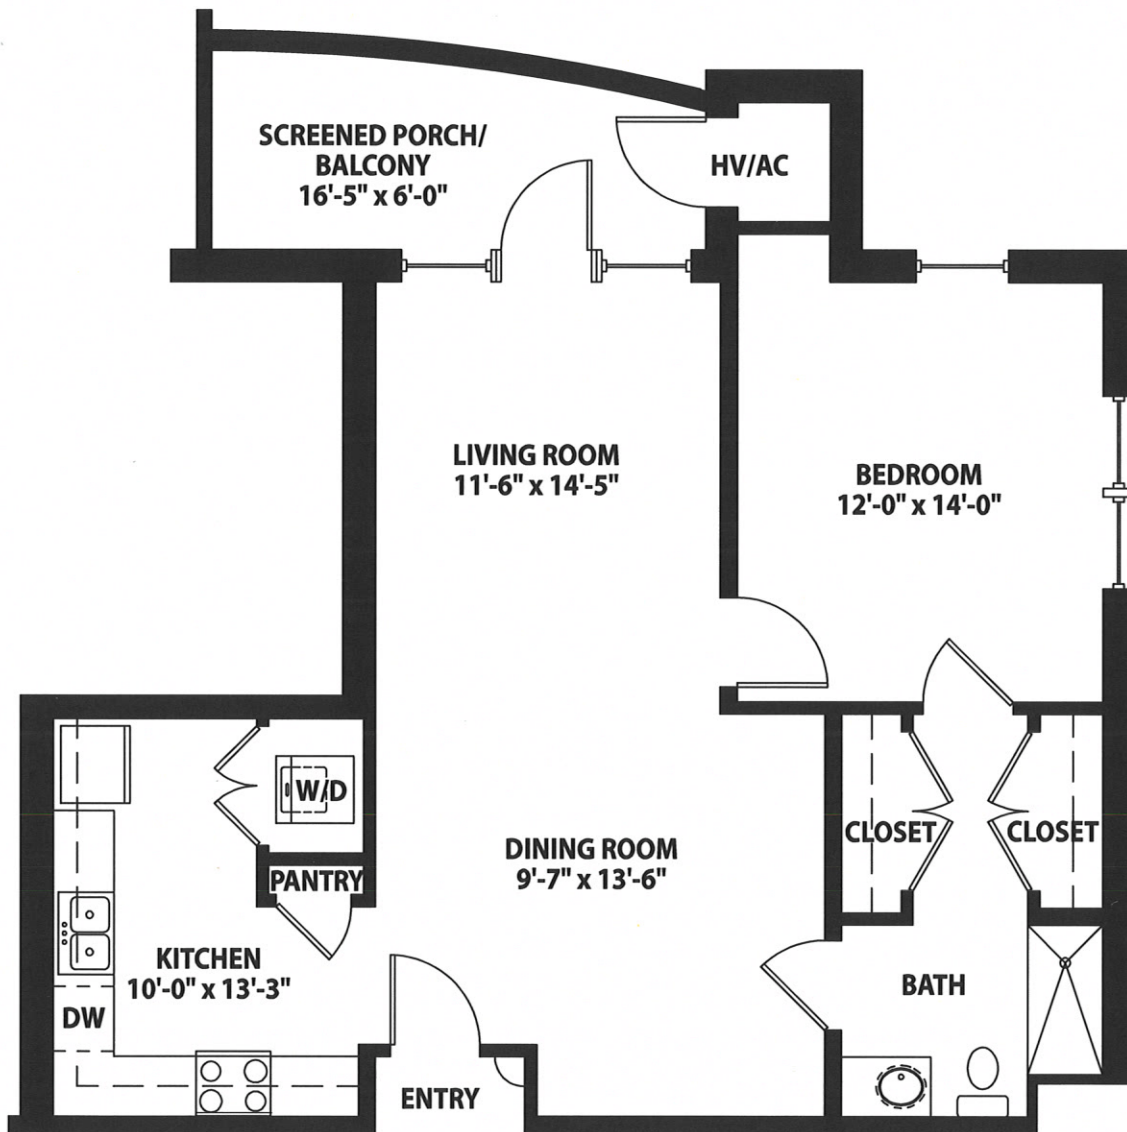

The Elm 870 sq. ft.

5/32" scale. Actual dimensions may vary slightly.  
Total square feet includes screened porch/balcony.