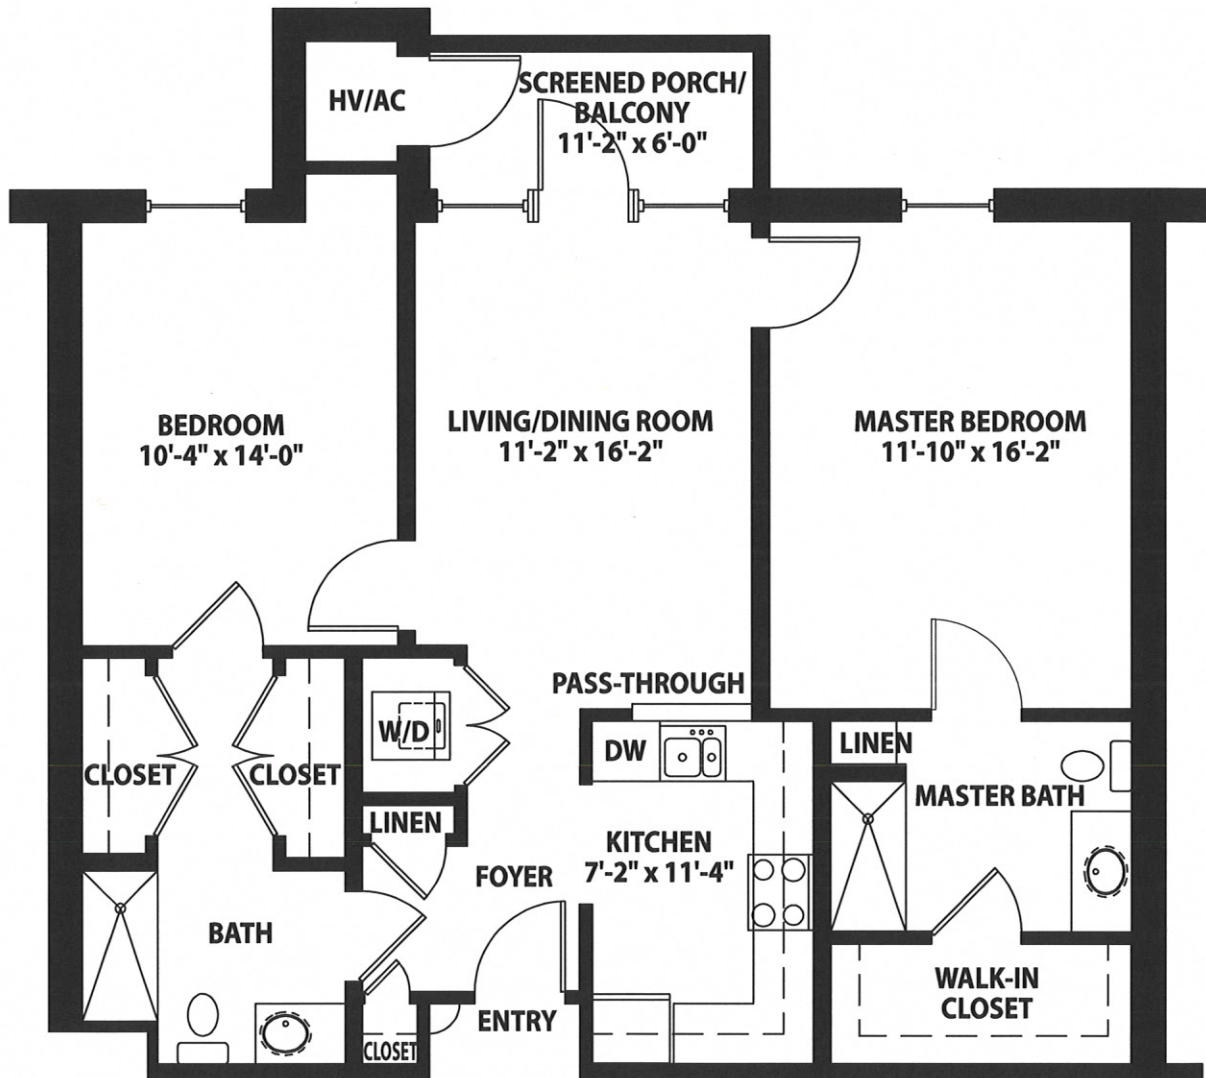

The Hickory 1,020 sq. ft.

5/32" scale. Actual dimensions may vary slightly.  
Total square feet includes screened porch/balcony.