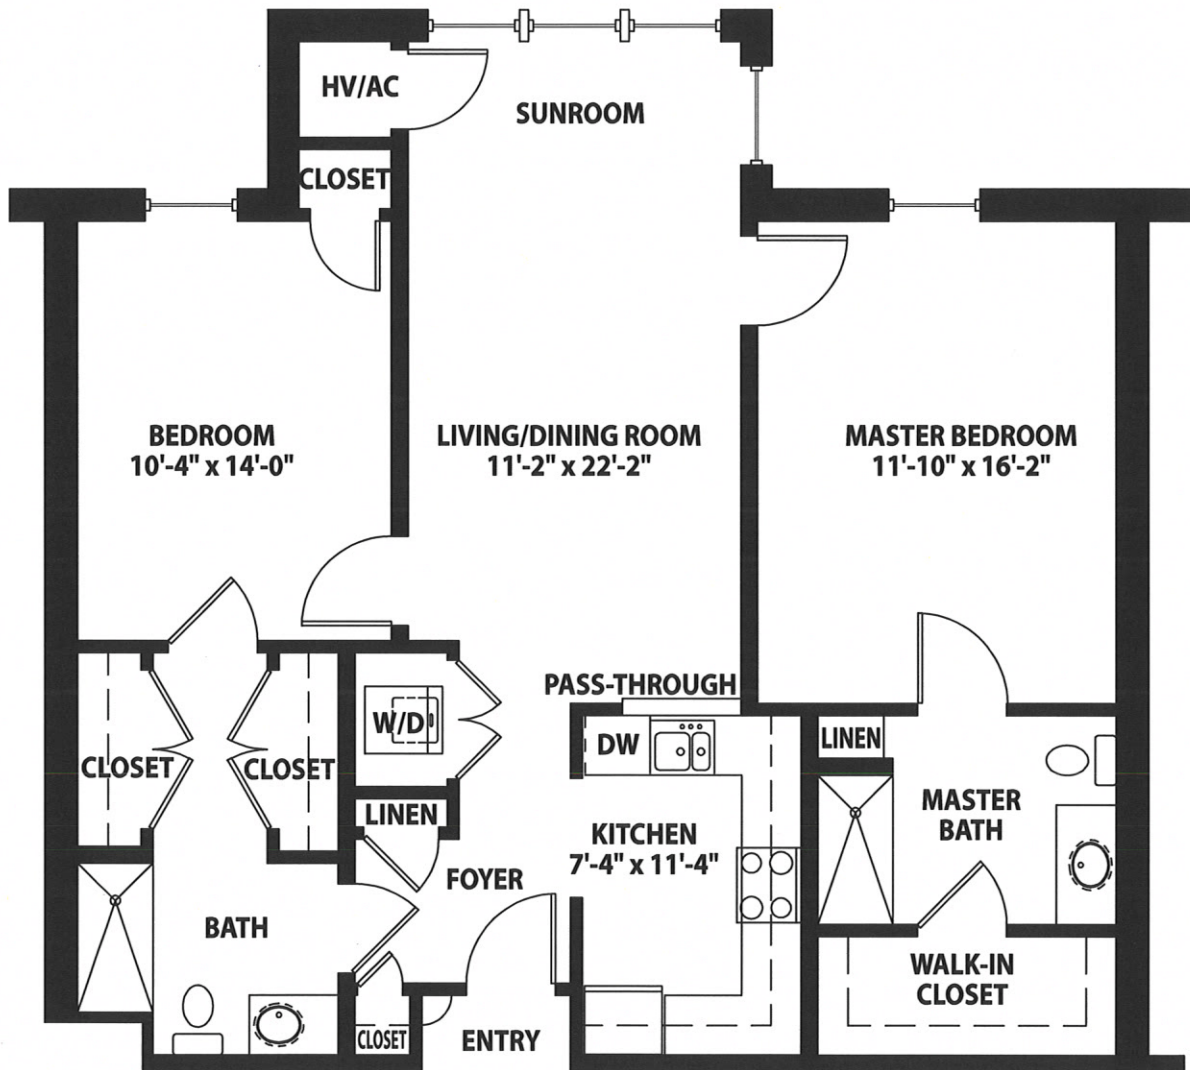

The Holly 1,090 sq. ft.

5/32" scale. Actual dimensions may vary slightly.
Total square feet includes screened porch/balcony.