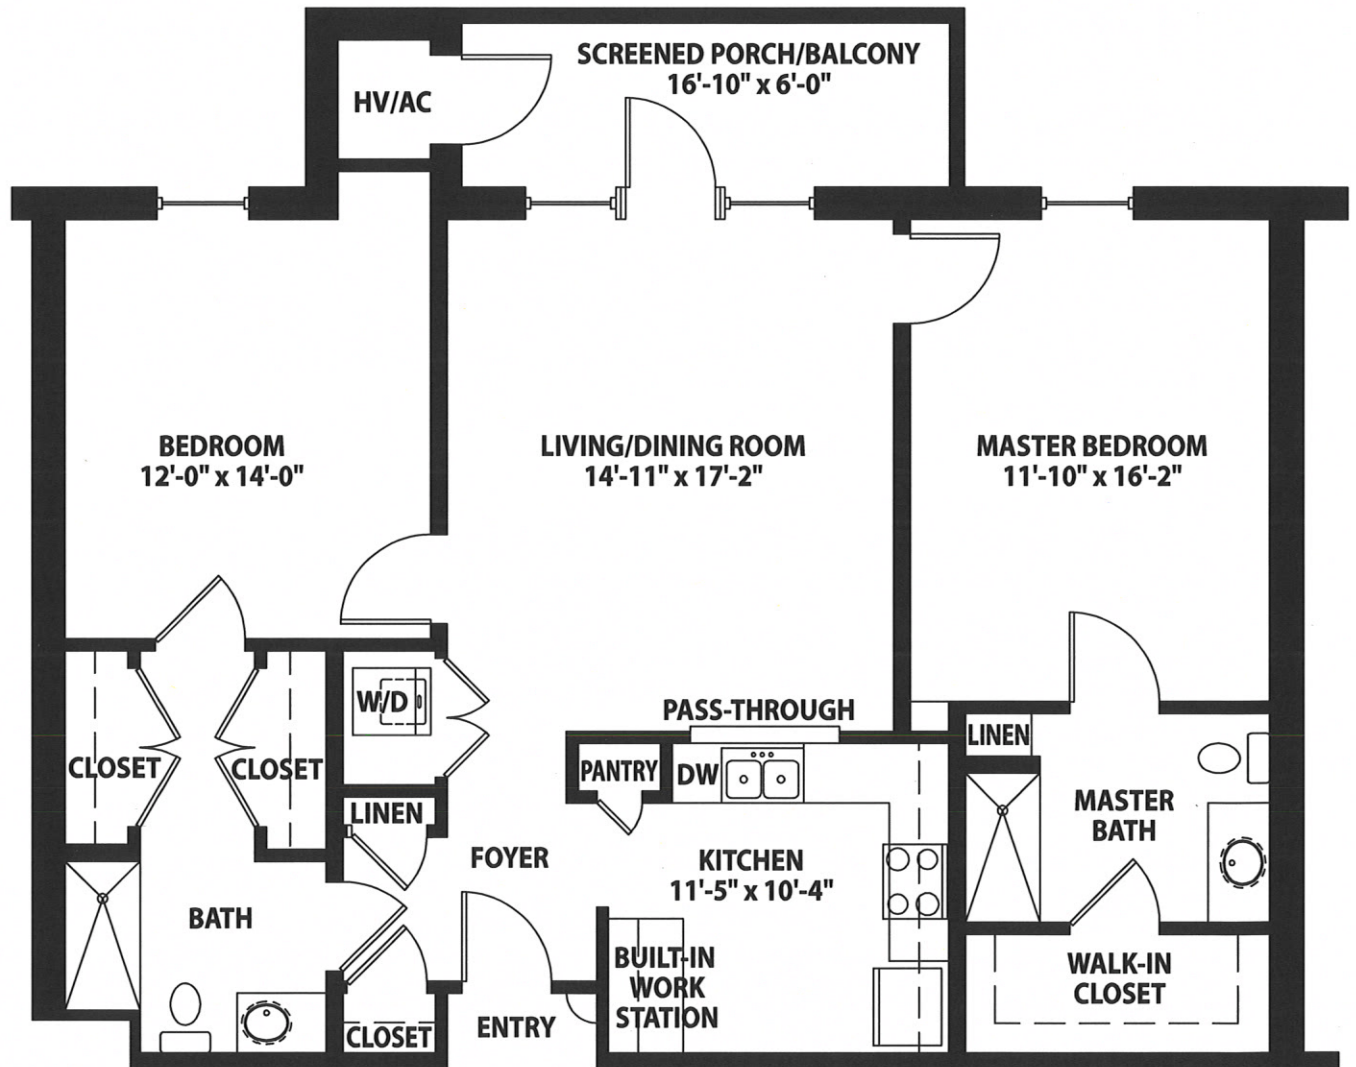

The Magnolia 1,176 sq. ft.

5/32" scale. Actual dimensions may vary slightly.
Total square feet includes screened porch/balcony.