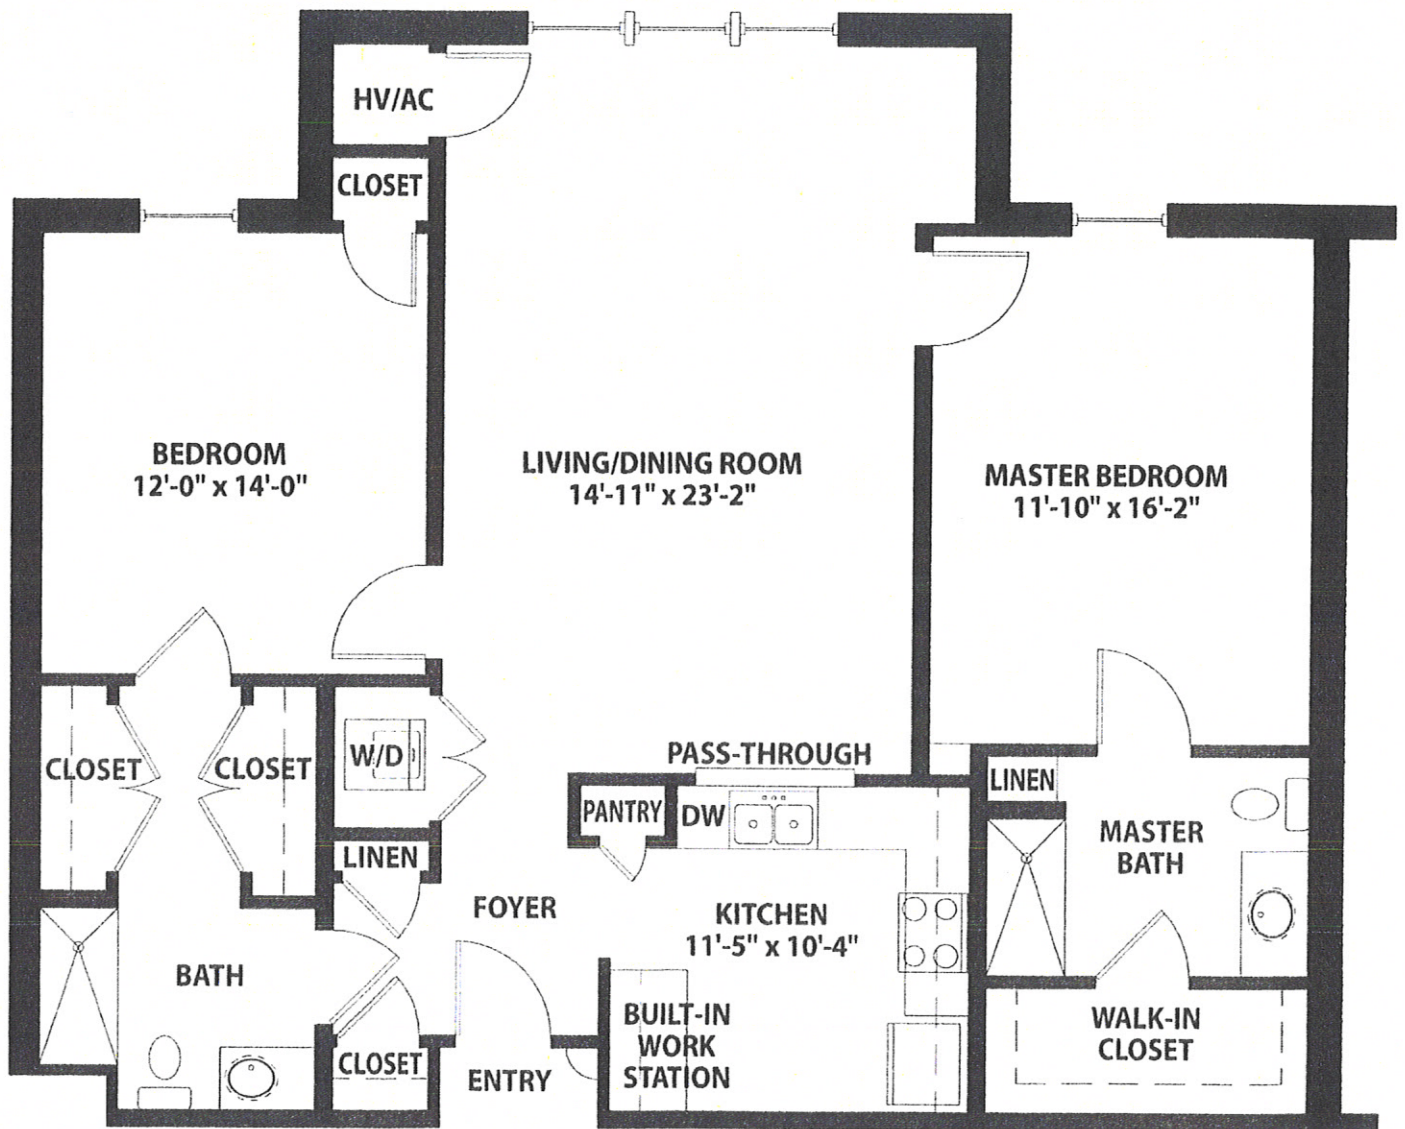

The Maple

Two Bedroom, Two Bath
1,267 square feet

Actual dimensions may vary slightly.