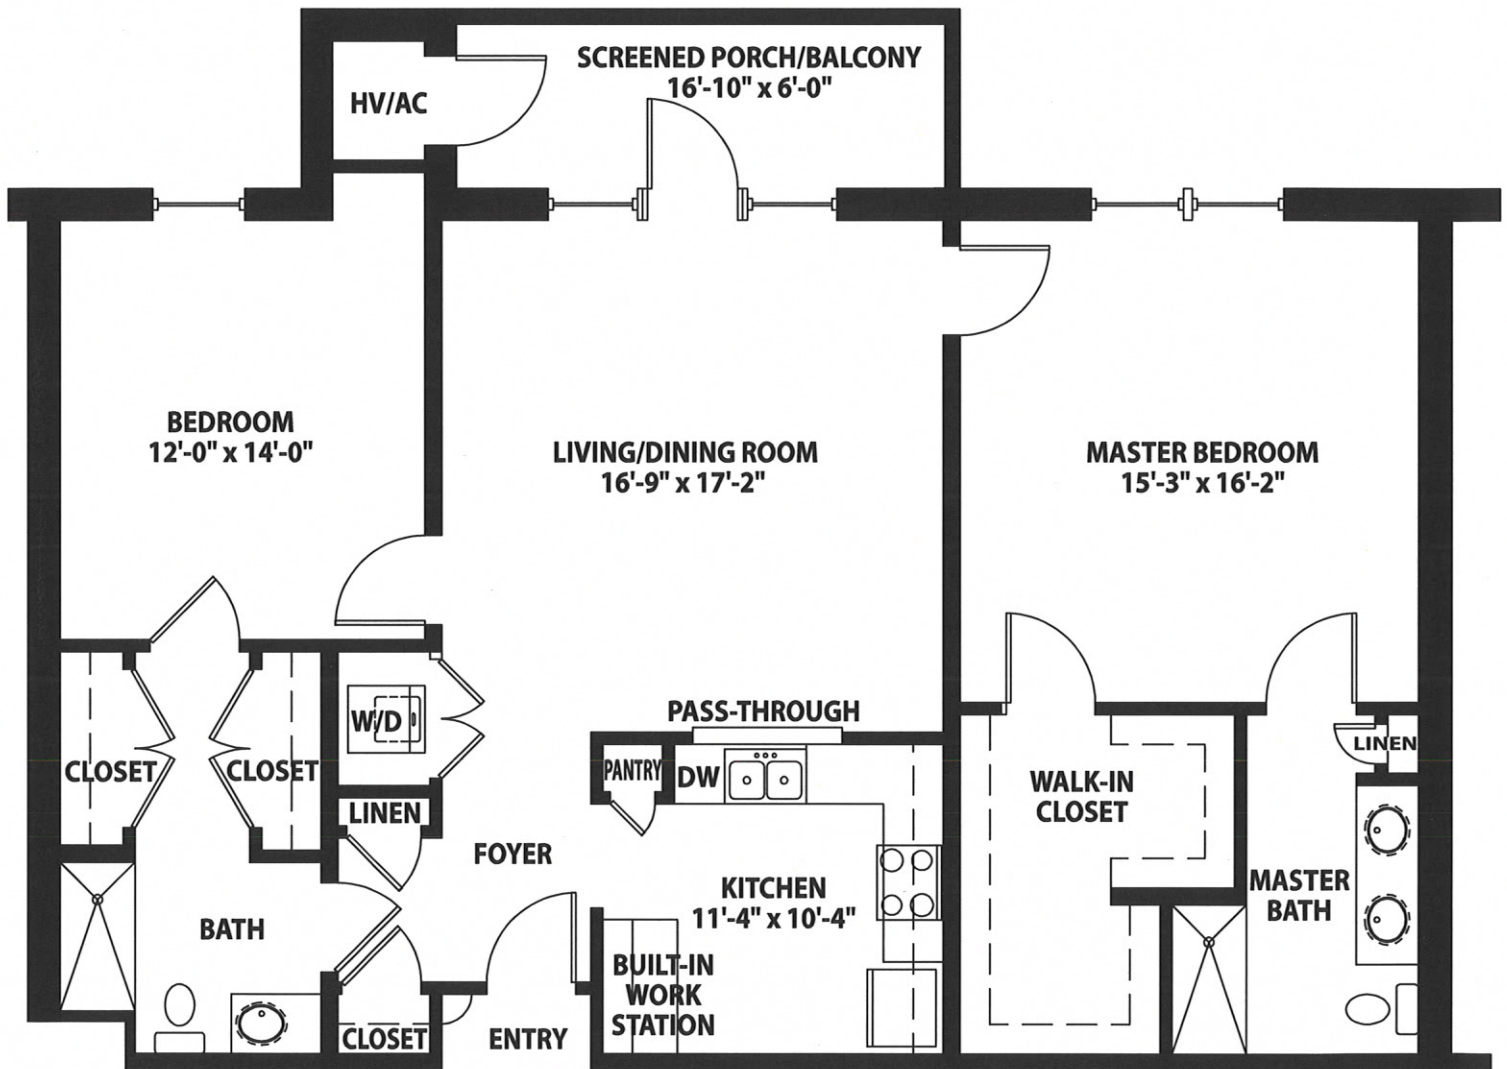

The Oak 1,326 sq. ft.

5/32" scale. Actual dimensions may vary slightly.
Total square feet includes screened porch/balcony.