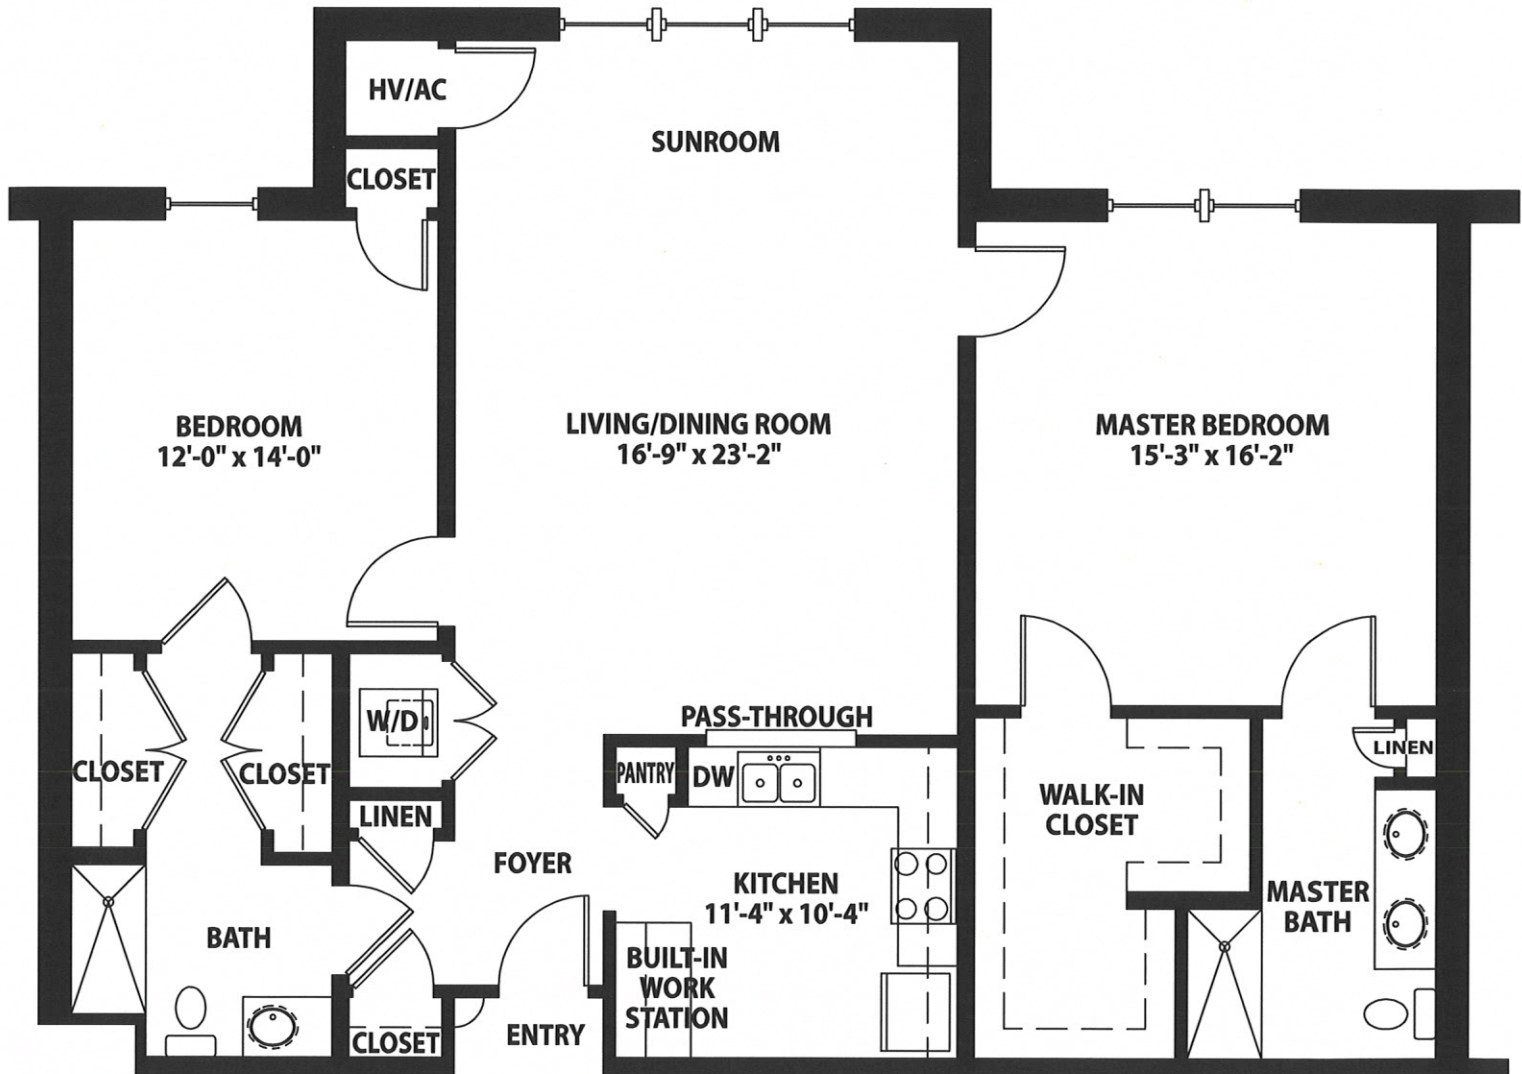

The Palmetto 1,430 sq. ft.

5/32" scale. Actual dimensions may vary slightly.  
Total square feet includes screened porch/balcony.