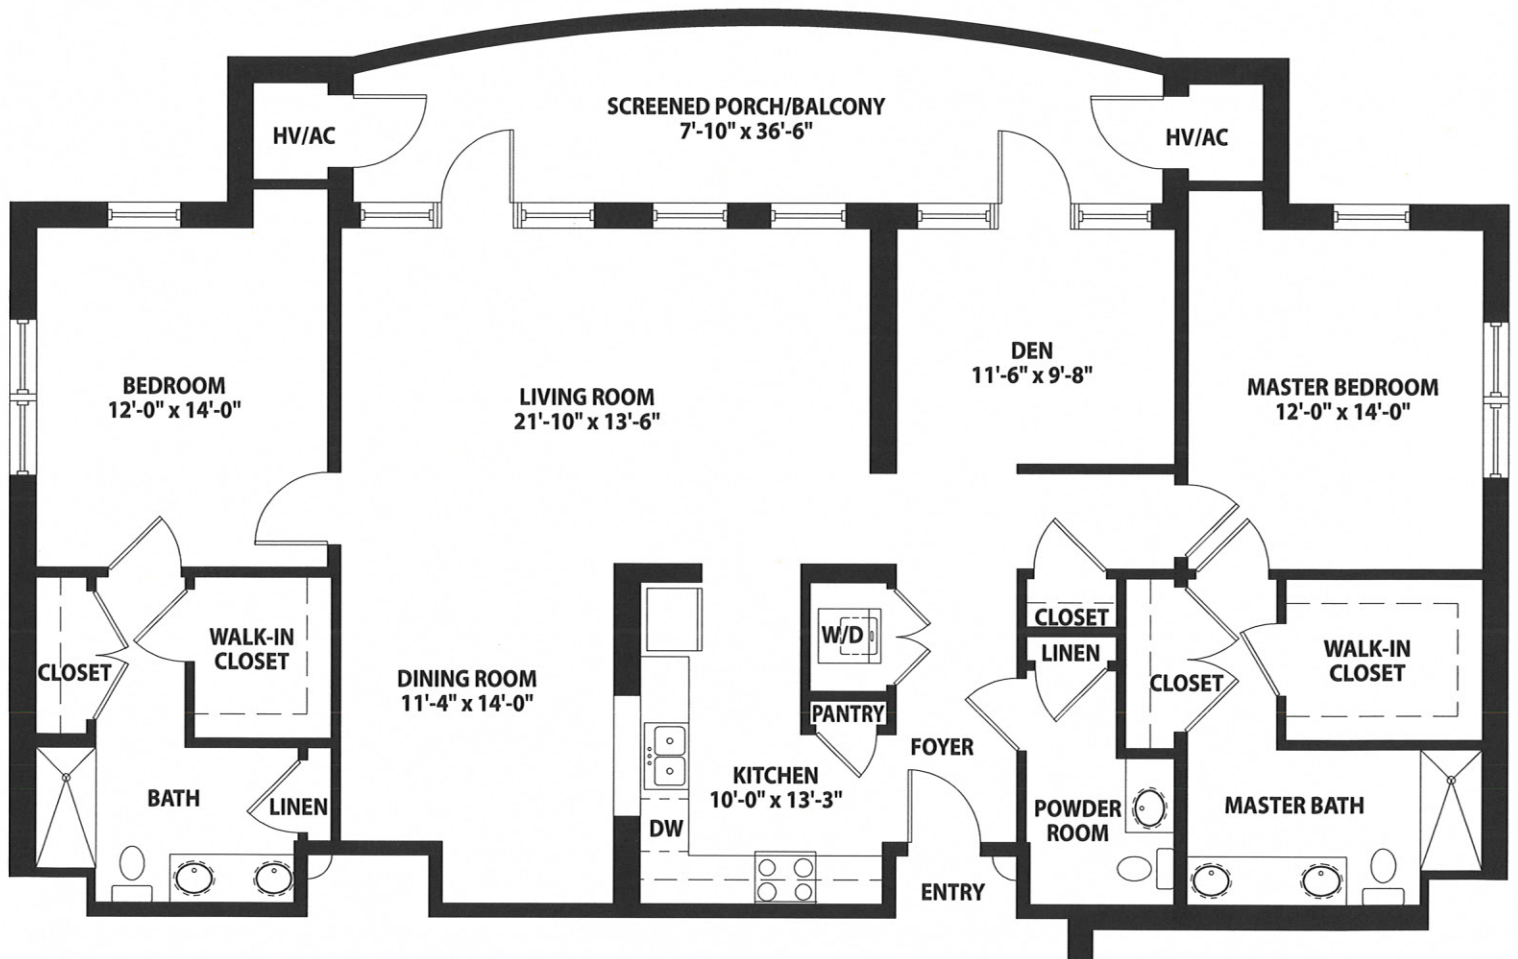

The Pine 1,713 sq. ft.

5/32" scale. Actual dimensions may vary slightly.  
Total square feet includes screened porch/balcony.