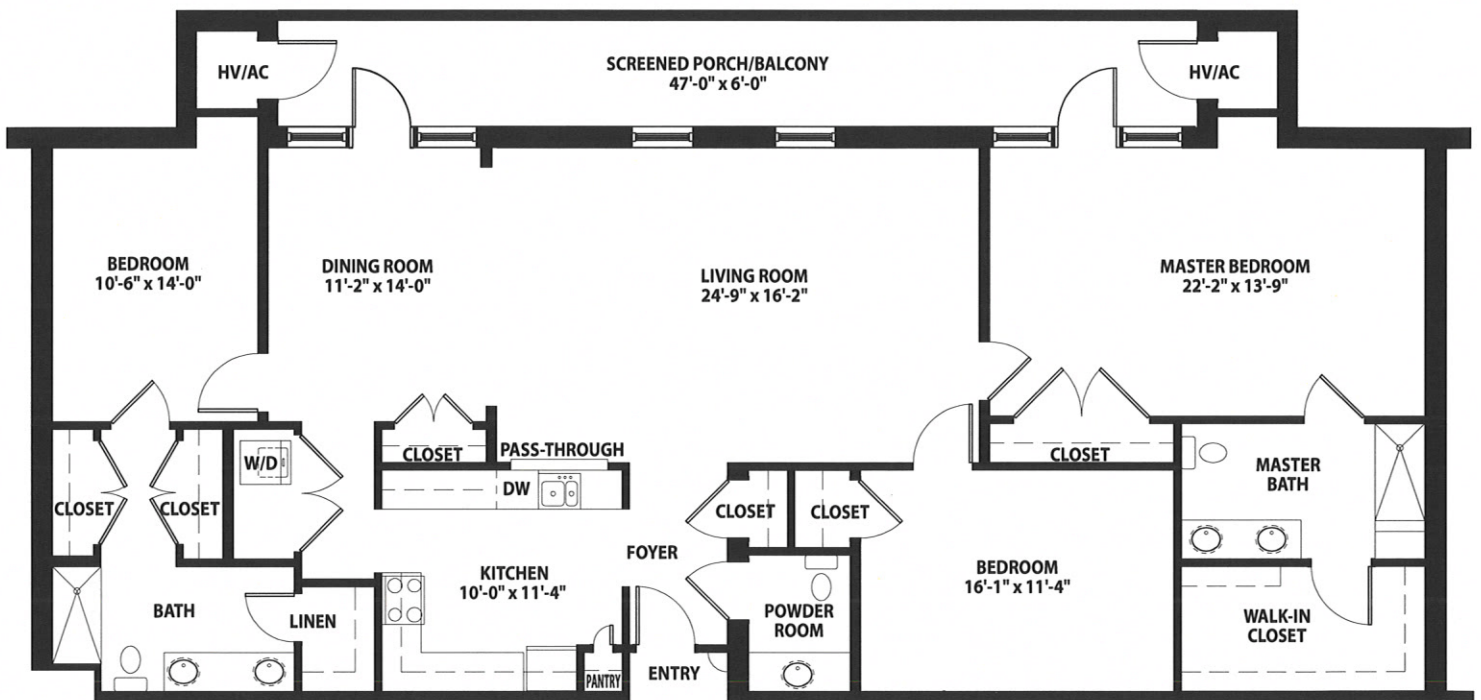

The Walnut 2,060 sq. ft.

5/32" scale. Actual dimensions may vary slightly.
Total square feet includes screened porch/balcony.