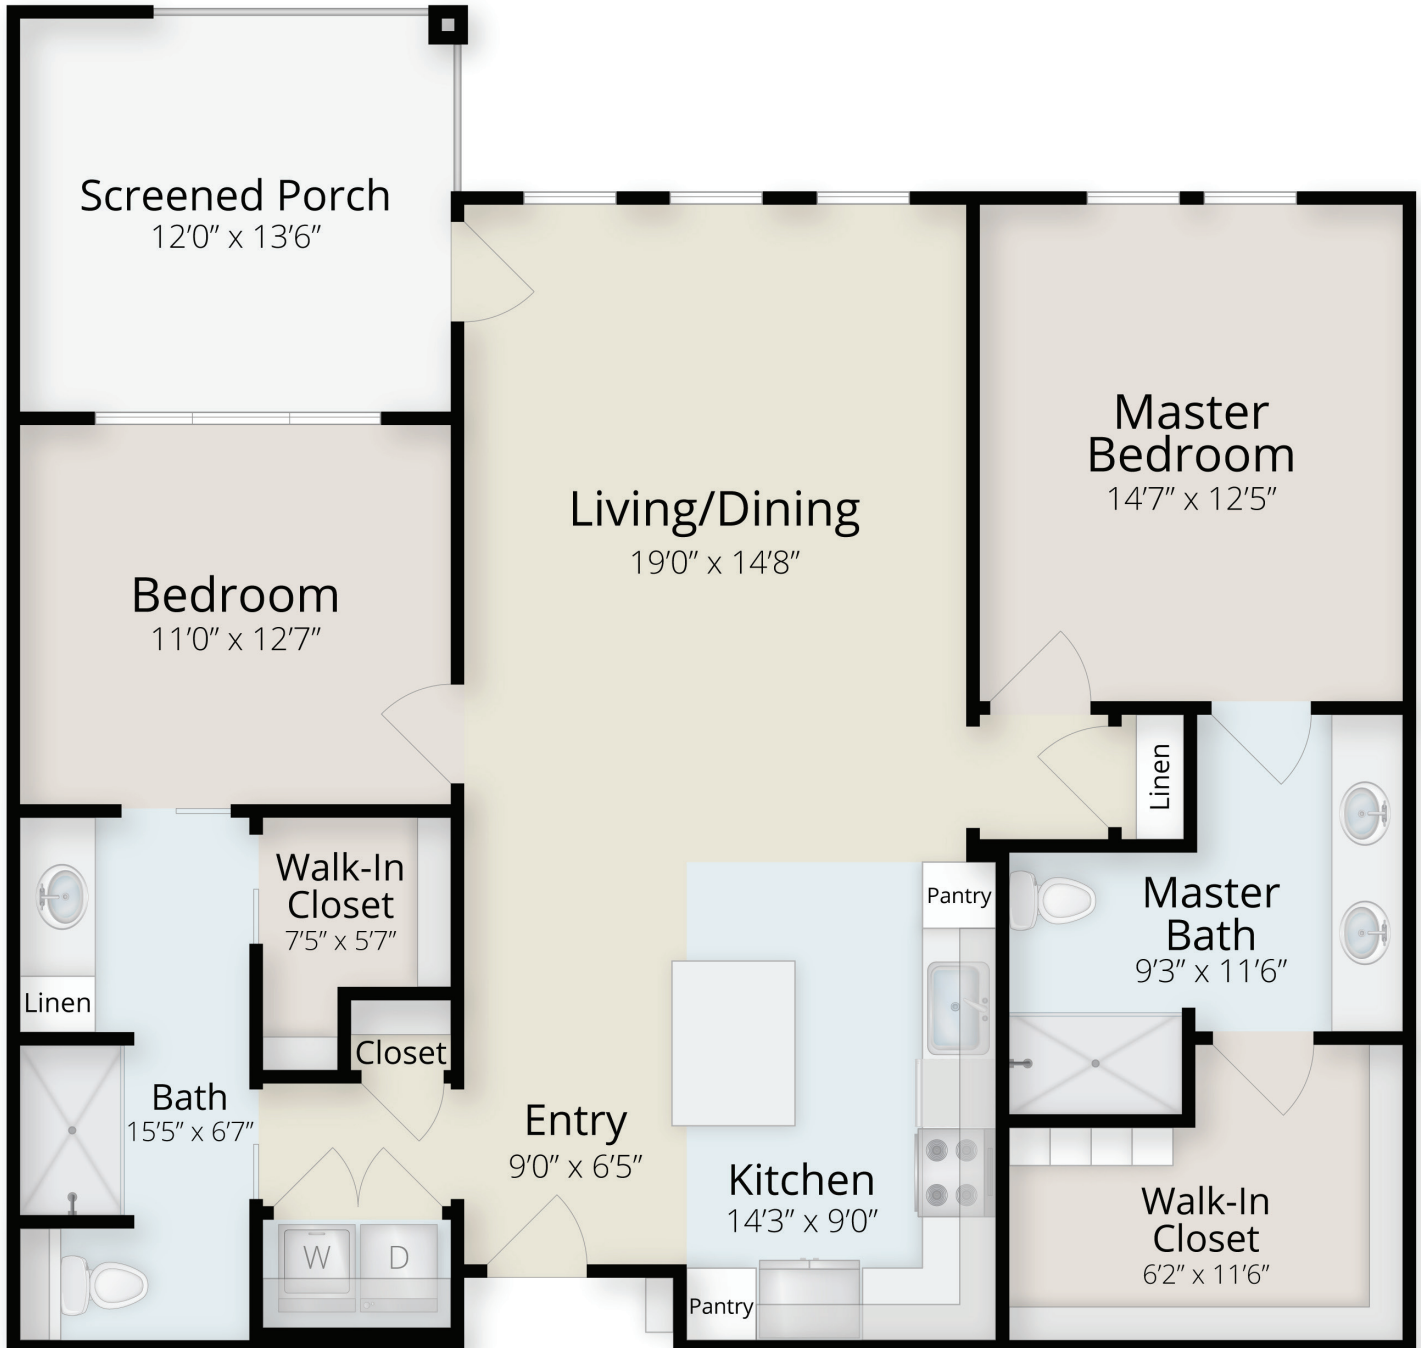

Independent Living | Trail Way
Swamp Rabbit

THE Woodlands
AT FURMAN

1,338 sq. ft.

5/32" scale. Actual dimensions may vary slightly.

864-371-3100 • TheWoodlandsAtFurman.org
1500 Trailhead Court, Greenville, SC 29617