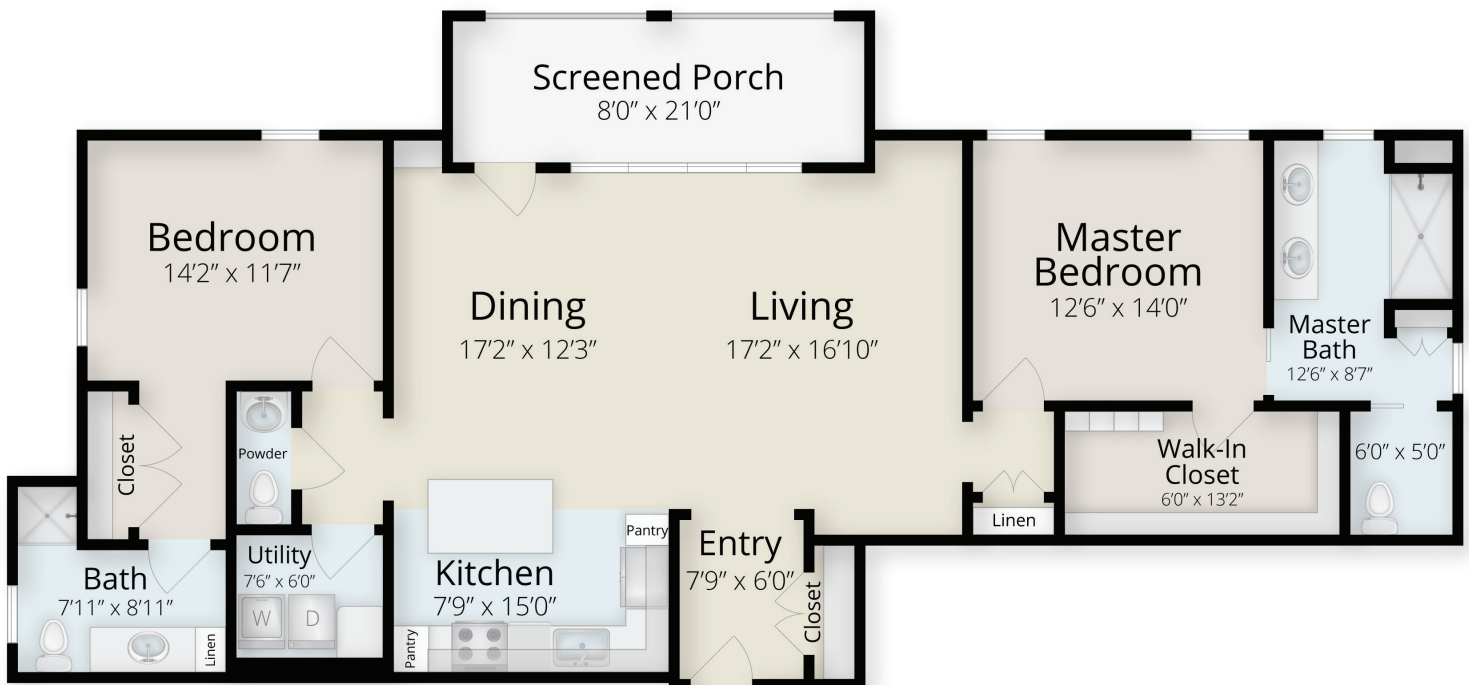

Independent Living | Trail Way
Table Rock

THE Woodlands
AT FURMAN

1,579 sq. ft.

5/32" scale. Actual dimensions may vary slightly.

864-371-3100 • TheWoodlandsAtFurman.org
1500 Trailhead Court, Greenville, SC 29617